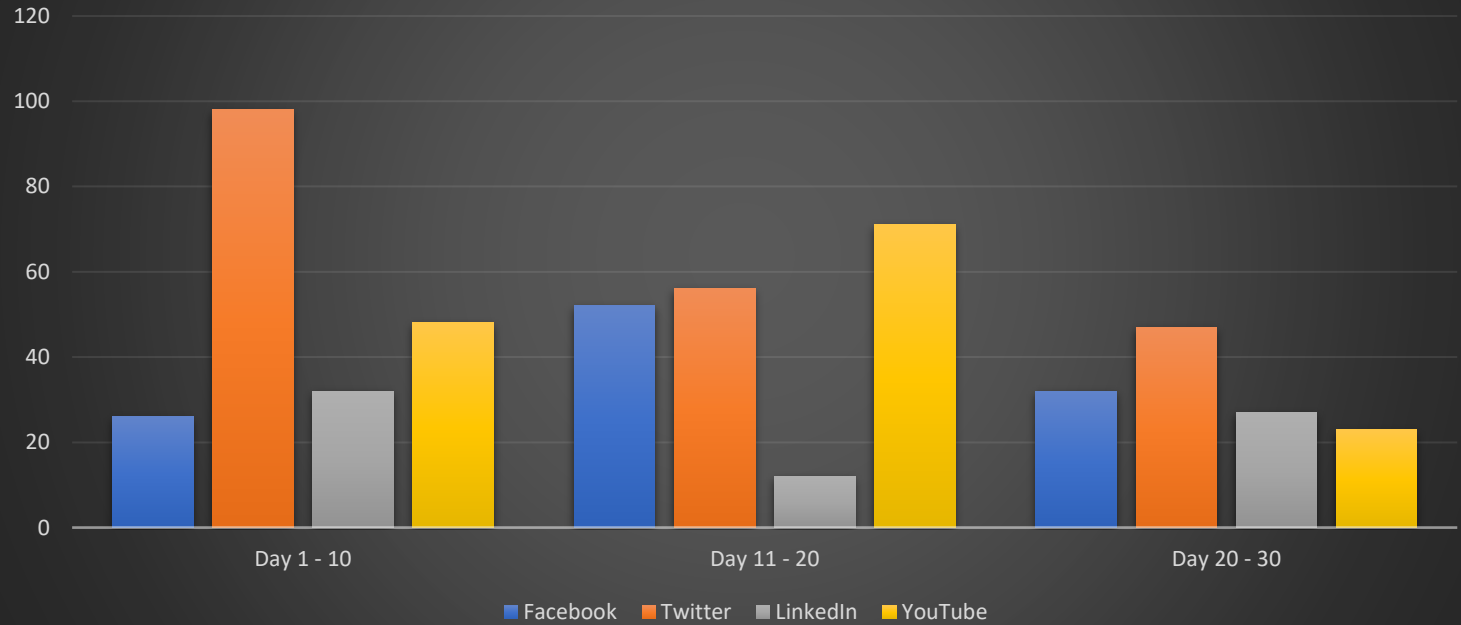

Social Media Stats

Social Media Stats					
🔗 Twitter Stats			📘 Facebook Stats		
1,522 Followers	23 New followers	2 New Tweets	1,265 Fans	14 New Fans	2,367 Post Reach
42 Retweets	56 Mentions	83 Favourites	265 Interactions	402 Page Impressions	321 Talking About
🌐 LinkedIn Stats			📺 YouTube Stats		
804 Followers	3 New Followers	1,109 Impressions	952 Subscribers	62 New Subscribers	2,892 Lifetime Views
559 Clicks	27 Likes	4.9 Avg. Reach	654 Views This Month	86 Likes	35 Comments

Social Visits Last Month

	Facebook	Twitter	LinkedIn	YouTube
Day 1 - 10	26	98	32	48
Day 11 - 20	52	56	12	71
Day 20 - 30	32	47	27	23